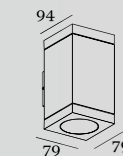

TUBE CARRÉ 2018

**OUTDOOR
WALL SURFACE**

2.0 LED

LED 2xLED 8W | 220-240VAC | 50-60Hz
COB 3-step | incl. PS | phase-cut dim
aluminium powder coated

⏱ 1kg ⊕ IP65 ⚡-0.3-Ⓢ

3000K | >90 CRI | 2x380lm

| | CODE |
|---|----------|
|  | 744264W5 |
|  | 744264D5 |
|  | 744264B5 |

2.0 PAR16

2xPAR16 max.10W | GU10
100-240VAC | 50-60Hz
aluminium powder coated

⏱ 1.05kg ⊕ IP65 ⚡-0.9-Ⓢ

| | CODE |
|---|----------|
|  | 744220W0 |
|  | 744220D0 |
|  | 744220B0 |

OPTIONAL

PAR16 LED GU10 6W
phase-cut dim