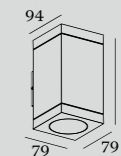

TUBE CARRÉ 2018

**OUTDOOR
WALL SURFACE**

2.0 LED

LED 2xLED 8W | 220-240VAC | 50-60Hz
COB 3-step | incl. PS | phase-cut dim
aluminium powder coated

⏱ 1kg ⊕ IP65 ⚡-0.3-Ⓢ

3000K | >90 CRI | 2x380lm

| | CODE |
|---|----------|
|  | 744264W5 |
|  | 744264D5 |
|  | 744264B5 |

2.0 PAR16

2xPAR16 max.10W | GU10
100-240VAC | 50-60Hz
aluminium powder coated

⏱ 1.05kg ⊕ IP65 ⚡-0.9-Ⓢ

| | CODE |
|---|----------|
|  | 744220W0 |
|  | 744220D0 |
|  | 744220B0 |

OPTIONAL

PAR16 LED GU10 6W
phase-cut dim