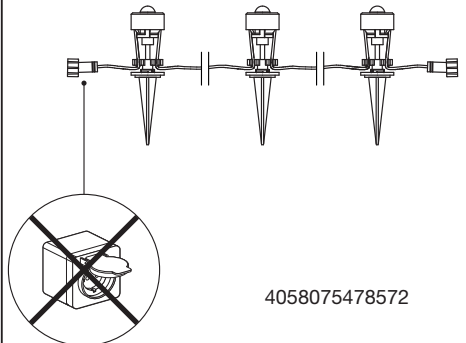

SMART⁺ GARDEN DOT | EXTENSION

| | EAN | W | Power supply adaptor (A) | | | Controller box (B) | | | Lighting chain (C) | | |
|---------------------------------|---------------|-----|--------------------------|-------|----|--------------------|-------|----|--------------------|-------|----|
| | | | Input | Class | IP | Input | Class | IP | Input | Class | IP |
| SMART WIFI GARDEN DOT RGB 9P | 4058075478534 | 2.5 | 220-240V~50/60 Hz | II | 44 | 5VDC | III | 65 | 5VDC | III | 66 |
| SMART WIFI GARDEN DOT RGB 18P | 4058075478558 | 4.7 | 220-240V~50/60 Hz | II | 44 | 5VDC | III | 65 | 5VDC | III | 66 |
| SMART WIFI GARDEN DOT RGB 3PEXT | 4058075478572 | 0.7 | - | - | - | - | - | - | 5VDC | III | 66 |

| | | |
|---|---|---|
|  |  20x |  420g |
|  |  2x | 4058075478534 |
|  |  38x |  590g |
|  |  2x | 4058075478558 |
|  |  6x |  85g |
| | | 4058075478572 |

Optional 2c

3

4

5

6

4058075478534

4058075478572