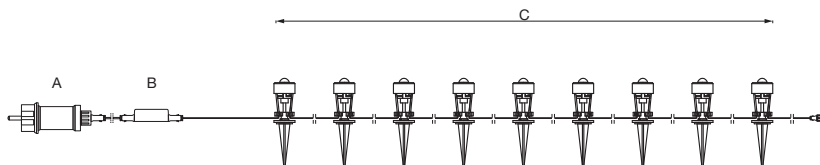

SMART⁺ GARDEN DOT | EXTENSION

| | EAN | W | Power supply adaptor (A) | | | Controller box (B) | | | Lighting chain (C) | | |
|---------------------------------|---------------|-----|--------------------------|-------|----|--------------------|-------|----|--------------------|-------|----|
| | | | Input | Class | IP | Input | Class | IP | Input | Class | IP |
| SMART WIFI GARDEN DOT RGB 9P | 4058075478534 | 2.5 | 220-240V~50/60 Hz | II | 44 | 5VDC | III | 65 | 5VDC | III | 66 |
| SMART WIFI GARDEN DOT RGB 18P | 4058075478558 | 4.7 | 220-240V~50/60 Hz | II | 44 | 5VDC | III | 65 | 5VDC | III | 66 |
| SMART WIFI GARDEN DOT RGB 3PEXT | 4058075478572 | 0.7 | - | - | - | - | - | - | 5VDC | III | 66 |

| | | |
|---|---|---|
|  |  20x |  420g |
|  |  2x | 4058075478534 |
|  |  38x |  590g |
|  |  2x | 4058075478558 |
|  |  6x |  85g |
| | | 4058075478572 |

Optional 2c

3

4

5

6

4058075478534

4058075478572