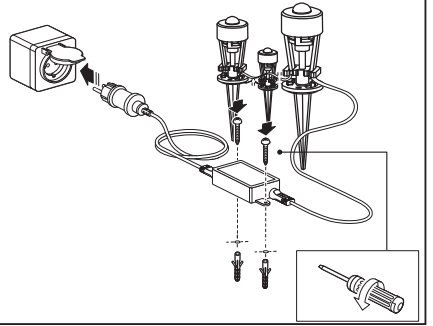

SMART⁺ GARDEN DOT | EXTENSION

| | EAN | W | Power supply adaptor (A) | | | Controller box (B) | | | Lighting chain (C) | | |
|---------------------------------|---------------|-----|--------------------------|-------|----|--------------------|-------|----|--------------------|-------|----|
| | | | Input | Class | IP | Input | Class | IP | Input | Class | IP |
| SMART WIFI GARDEN DOT RGB 9P | 4058075478534 | 2.5 | 220-240V~50/60 Hz | II | 44 | 5VDC | III | 65 | 5VDC | III | 66 |
| SMART WIFI GARDEN DOT RGB 18P | 4058075478558 | 4.7 | 220-240V~50/60 Hz | II | 44 | 5VDC | III | 65 | 5VDC | III | 66 |
| SMART WIFI GARDEN DOT RGB 3PEXT | 4058075478572 | 0.7 | - | - | - | - | - | - | 5VDC | III | 66 |

| | | |
|---|---|---|
|  |  20x |  420g |
|  |  2x | 4058075478534 |
|  |  38x |  590g |
|  |  2x | 4058075478558 |
|  |  6x |  85g |
| | | 4058075478572 |

Optional 2c

3

4

5

6

4058075478534

4058075478572