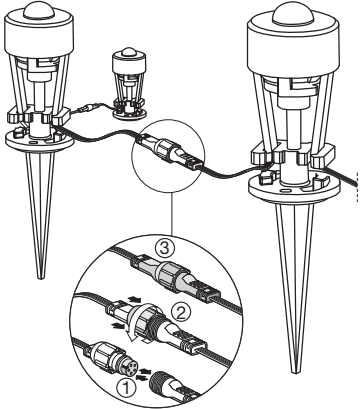

SMART⁺ GARDEN DOT | EXTENSION

| | EAN | W | Power supply adaptor (A) | | | Controller box (B) | | | Lighting chain (C) | | |
|---------------------------------|---------------|-----|--------------------------|-------|----|--------------------|-------|----|--------------------|-------|----|
| | | | Input | Class | IP | Input | Class | IP | Input | Class | IP |
| SMART WIFI GARDEN DOT RGB 9P | 4058075478534 | 2.5 | 220-240V~50/60 Hz | II | 44 | 5VDC | III | 65 | 5VDC | III | 66 |
| SMART WIFI GARDEN DOT RGB 18P | 4058075478558 | 4.7 | 220-240V~50/60 Hz | II | 44 | 5VDC | III | 65 | 5VDC | III | 66 |
| SMART WIFI GARDEN DOT RGB 3PEXT | 4058075478572 | 0.7 | - | - | - | - | - | - | 5VDC | III | 66 |

| | | |
|---|---|---|
|  |  20x |  420g |
|  |  2x | 4058075478534 |
|  |  38x |  590g |
|  |  2x | 4058075478558 |
|  |  6x |  85g |
| | | 4058075478572 |

Optional 2c

3

4

5

6

4058075478534

4058075478572