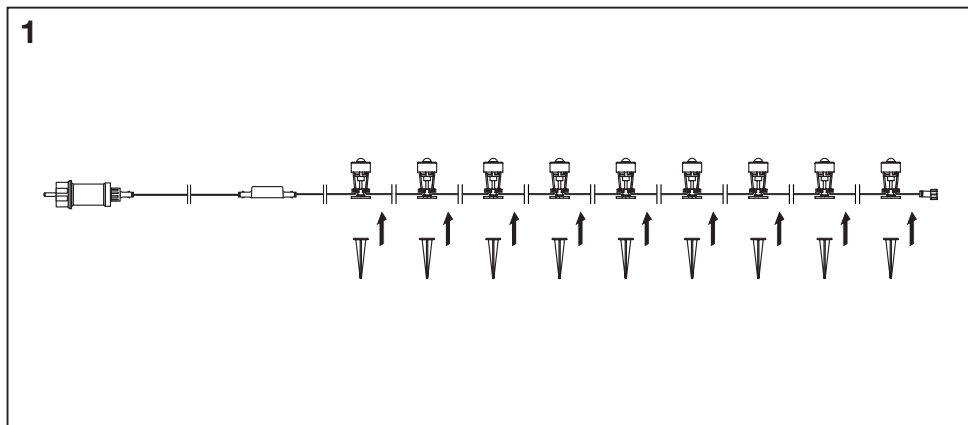

SMART⁺ GARDEN DOT | EXTENSION

| | EAN | W | Power supply adaptor (A) | | | Controller box (B) | | | Lighting chain (C) | | |
|---------------------------------|---------------|-----|--------------------------|-------|----|--------------------|-------|----|--------------------|-------|----|
| | | | Input | Class | IP | Input | Class | IP | Input | Class | IP |
| SMART WIFI GARDEN DOT RGB 9P | 4058075478534 | 2.5 | 220-240V~50/60 Hz | II | 44 | 5VDC | III | 65 | 5VDC | III | 66 |
| SMART WIFI GARDEN DOT RGB 18P | 4058075478558 | 4.7 | 220-240V~50/60 Hz | II | 44 | 5VDC | III | 65 | 5VDC | III | 66 |
| SMART WIFI GARDEN DOT RGB 3PEXT | 4058075478572 | 0.7 | - | - | - | - | - | - | 5VDC | III | 66 |

| | | |
|---|---|---|
|  |  20x |  420g |
|  |  2x | 4058075478534 |
|  |  38x |  590g |
|  |  2x | 4058075478558 |
|  |  6x |  85g |
| | | 4058075478572 |

Optional 2c

3

4

5

6

4058075478534

4058075478572