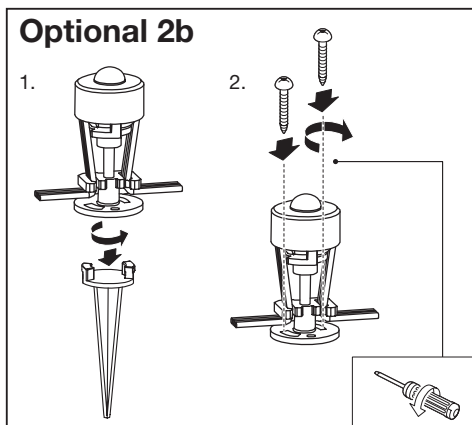

SMART⁺ GARDEN DOT | EXTENSION

| | EAN | W | Power supply adaptor (A) | | | Controller box (B) | | | Lighting chain (C) | | |
|---------------------------------|---------------|-----|--------------------------|-------|----|--------------------|-------|----|--------------------|-------|----|
| | | | Input | Class | IP | Input | Class | IP | Input | Class | IP |
| SMART WIFI GARDEN DOT RGB 9P | 4058075478534 | 2.5 | 220-240V~50/60 Hz | II | 44 | 5VDC | III | 65 | 5VDC | III | 66 |
| SMART WIFI GARDEN DOT RGB 18P | 4058075478558 | 4.7 | 220-240V~50/60 Hz | II | 44 | 5VDC | III | 65 | 5VDC | III | 66 |
| SMART WIFI GARDEN DOT RGB 3PEXT | 4058075478572 | 0.7 | - | - | - | - | - | - | 5VDC | III | 66 |

| | | |
|---|---|---|
|  |  20x |  420g |
|  |  2x | 4058075478534 |
|  |  38x |  590g |
|  |  2x | 4058075478558 |
|  |  6x |  85g |
| | | 4058075478572 |

Optional 2c

3

4

5

6

4058075478534

4058075478572