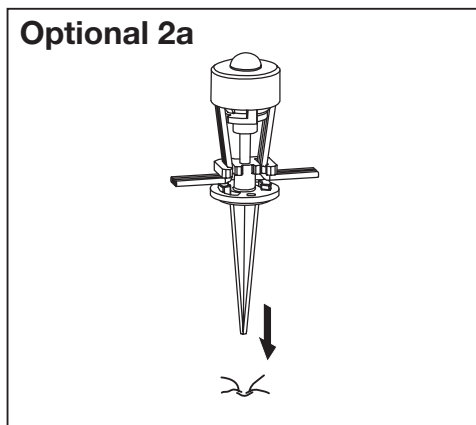

SMART⁺ GARDEN DOT | EXTENSION

| | EAN | W | Power supply adaptor (A) | | | Controller box (B) | | | Lighting chain (C) | | |
|---------------------------------|---------------|-----|--------------------------|-------|----|--------------------|-------|----|--------------------|-------|----|
| | | | Input | Class | IP | Input | Class | IP | Input | Class | IP |
| SMART WIFI GARDEN DOT RGB 9P | 4058075478534 | 2.5 | 220-240V~50/60 Hz | II | 44 | 5VDC | III | 65 | 5VDC | III | 66 |
| SMART WIFI GARDEN DOT RGB 18P | 4058075478558 | 4.7 | 220-240V~50/60 Hz | II | 44 | 5VDC | III | 65 | 5VDC | III | 66 |
| SMART WIFI GARDEN DOT RGB 3PEXT | 4058075478572 | 0.7 | - | - | - | - | - | - | 5VDC | III | 66 |

| | | |
|---|---|---|
|  |  20x |  420g |
|  |  2x | 4058075478534 |
|  |  38x |  590g |
|  |  2x | 4058075478558 |
|  |  6x |  85g |
| | | 4058075478572 |

Optional 2c

3

4

5

6

4058075478534

4058075478572