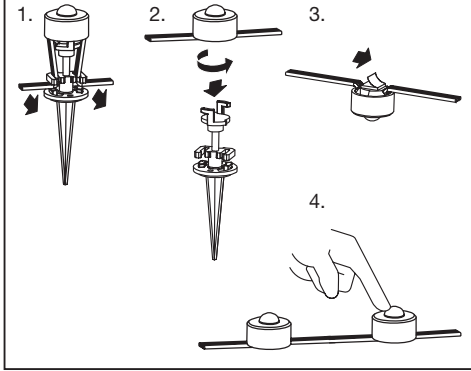

SMART⁺ GARDEN DOT | EXTENSION

| | EAN | W | Power supply adaptor (A) | | | Controller box (B) | | | Lighting chain (C) | | |
|---------------------------------|---------------|-----|--------------------------|-------|----|--------------------|-------|----|--------------------|-------|----|
| | | | Input | Class | IP | Input | Class | IP | Input | Class | IP |
| SMART WIFI GARDEN DOT RGB 9P | 4058075478534 | 2.5 | 220-240V~50/60 Hz | II | 44 | 5VDC | III | 65 | 5VDC | III | 66 |
| SMART WIFI GARDEN DOT RGB 18P | 4058075478558 | 4.7 | 220-240V~50/60 Hz | II | 44 | 5VDC | III | 65 | 5VDC | III | 66 |
| SMART WIFI GARDEN DOT RGB 3PEXT | 4058075478572 | 0.7 | - | - | - | - | - | - | 5VDC | III | 66 |

| | | |
|---|---|---|
|  |  20x |  420g |
|  |  2x | 4058075478534 |
|  |  38x |  590g |
|  |  2x | 4058075478558 |
|  |  6x |  85g |
| | | 4058075478572 |

Optional 2c

3

4

5

6

4058075478534

4058075478572