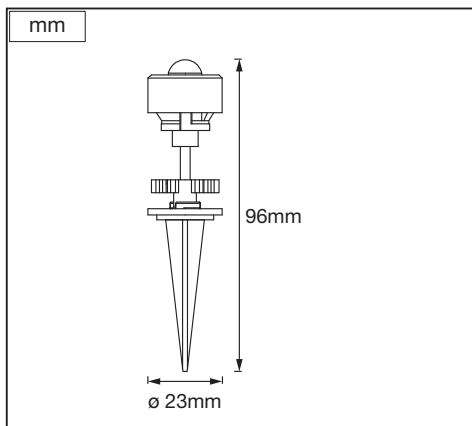

SMART⁺ GARDEN DOT | EXTENSION

| | EAN | W | Power supply adaptor (A) | | | Controller box (B) | | | Lighting chain (C) | | |
|---------------------------------|---------------|-----|--------------------------|-------|----|--------------------|-------|----|--------------------|-------|----|
| | | | Input | Class | IP | Input | Class | IP | Input | Class | IP |
| SMART WIFI GARDEN DOT RGB 9P | 4058075478534 | 2.5 | 220-240V~50/60 Hz | II | 44 | 5VDC | III | 65 | 5VDC | III | 66 |
| SMART WIFI GARDEN DOT RGB 18P | 4058075478558 | 4.7 | 220-240V~50/60 Hz | II | 44 | 5VDC | III | 65 | 5VDC | III | 66 |
| SMART WIFI GARDEN DOT RGB 3PEXT | 4058075478572 | 0.7 | - | - | - | - | - | - | 5VDC | III | 66 |

| | | |
|---|---|---|
|  |  20x |  420g |
|  |  2x | 4058075478534 |
|  |  38x |  590g |
|  |  2x | 4058075478558 |
|  |  6x |  85g |
| | | 4058075478572 |

Optional 2c

3

4

5

6

4058075478534

4058075478572