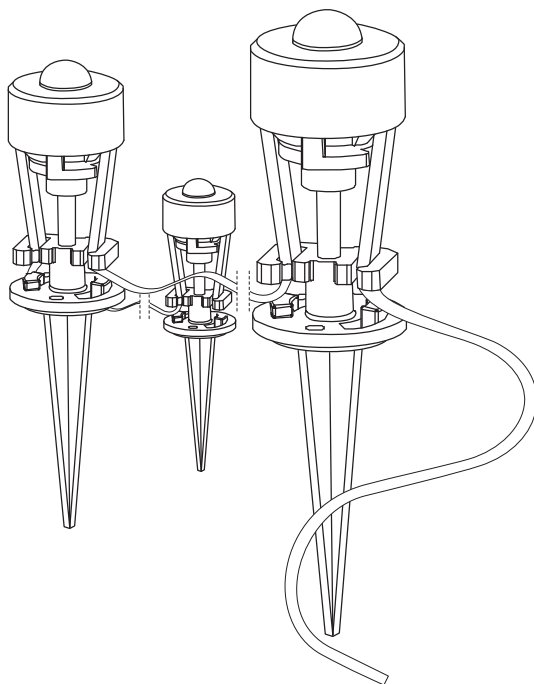

SMART⁺ GARDEN DOT | EXTENSION

| | EAN | W | Power supply adaptor (A) | | | Controller box (B) | | | Lighting chain (C) | | |
|---------------------------------|---------------|-----|--------------------------|-------|----|--------------------|-------|----|--------------------|-------|----|
| | | | Input | Class | IP | Input | Class | IP | Input | Class | IP |
| SMART WIFI GARDEN DOT RGB 9P | 4058075478534 | 2.5 | 220-240V~50/60 Hz | II | 44 | 5VDC | III | 65 | 5VDC | III | 66 |
| SMART WIFI GARDEN DOT RGB 18P | 4058075478558 | 4.7 | 220-240V~50/60 Hz | II | 44 | 5VDC | III | 65 | 5VDC | III | 66 |
| SMART WIFI GARDEN DOT RGB 3PEXT | 4058075478572 | 0.7 | - | - | - | - | - | - | 5VDC | III | 66 |

| | | |
|---|---|---|
|  |  20x |  420g |
|  |  2x | 4058075478534 |
|  |  38x |  590g |
|  |  2x | 4058075478558 |
|  |  6x |  85g |
| | | 4058075478572 |

Optional 2c

3

4

5

6

4058075478534

4058075478572