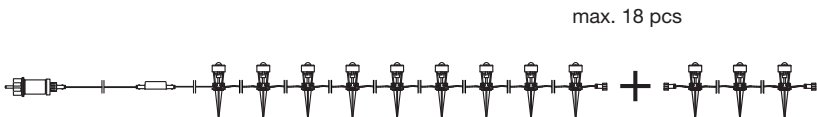

SMART⁺ GARDEN DOT | EXTENSION

| | EAN | W | Power supply adaptor (A) | | | Controller box (B) | | | Lighting chain (C) | | |
|---------------------------------|---------------|-----|--------------------------|-------|----|--------------------|-------|----|--------------------|-------|----|
| | | | Input | Class | IP | Input | Class | IP | Input | Class | IP |
| SMART WIFI GARDEN DOT RGB 9P | 4058075478534 | 2.5 | 220-240V~50/60 Hz | II | 44 | 5VDC | III | 65 | 5VDC | III | 66 |
| SMART WIFI GARDEN DOT RGB 18P | 4058075478558 | 4.7 | 220-240V~50/60 Hz | II | 44 | 5VDC | III | 65 | 5VDC | III | 66 |
| SMART WIFI GARDEN DOT RGB 3PEXT | 4058075478572 | 0.7 | - | - | - | - | - | - | 5VDC | III | 66 |

| | | |
|---|---|---|
|  |  20x |  420g |
|  |  2x | 4058075478534 |
|  |  38x |  590g |
|  |  2x | 4058075478558 |
|  |  6x |  85g |
| | | 4058075478572 |

Optional 2c

3

4

5

6

4058075478534

4058075478572