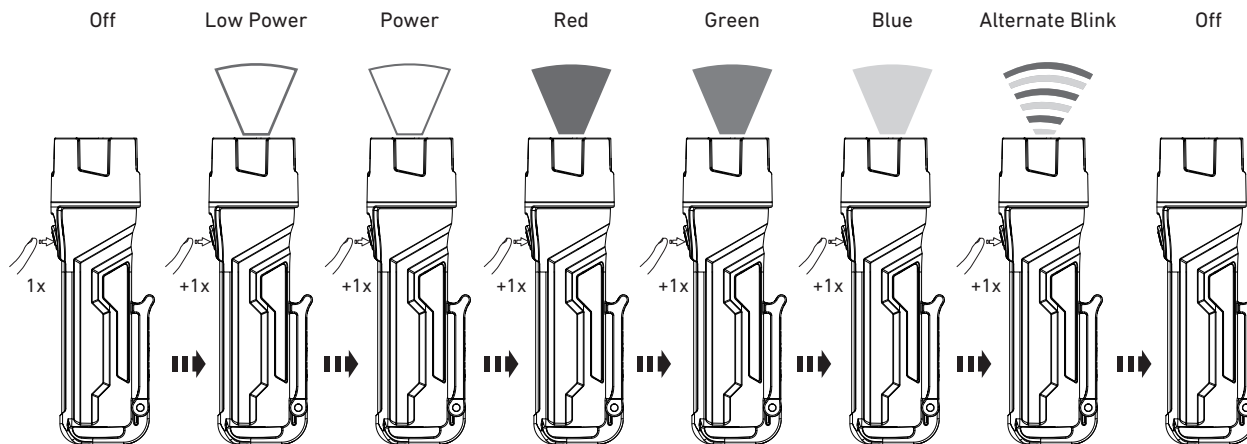

LEDLENSER KIDBEAM4

KIDBEAM4

1 Clip

2 Battery Replacement

3 Default Operation

Note: Remove Foil Before First Use

LEDLENSER KIDBEAM4

4 Automatic Light Turn Off Function