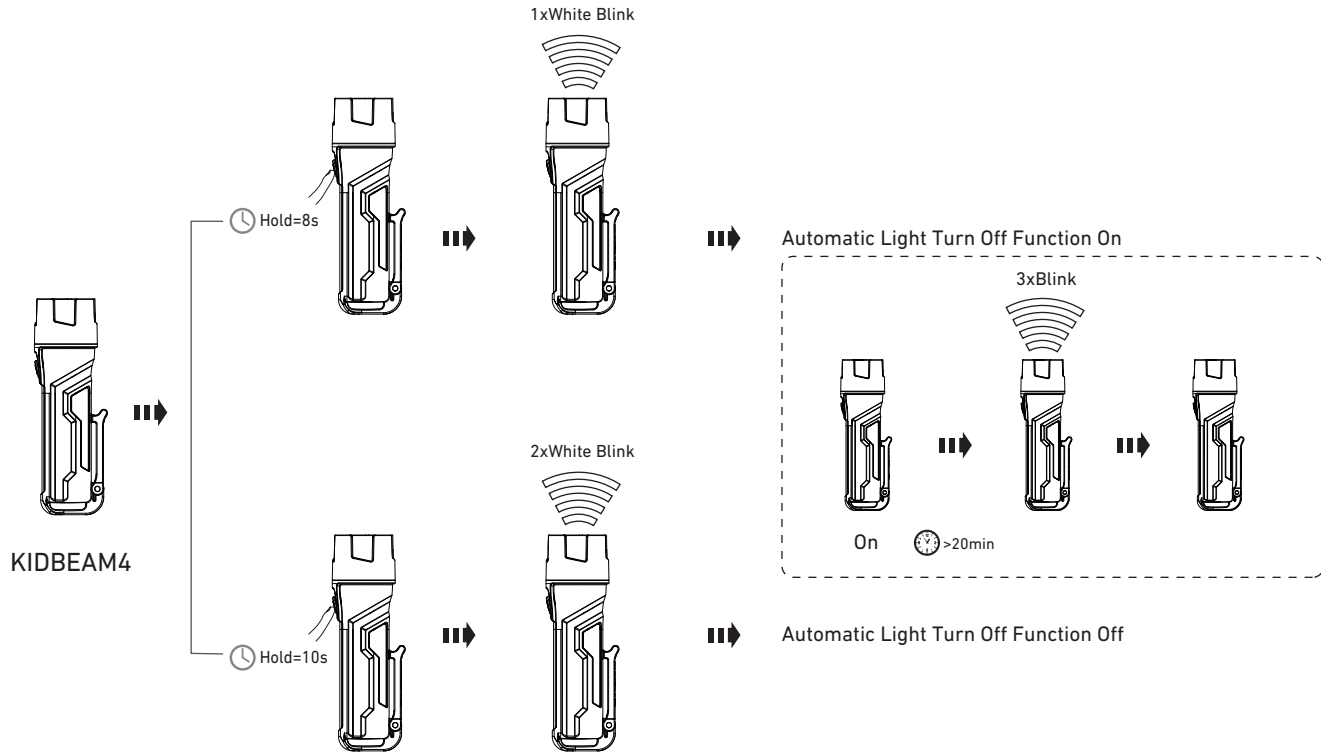

LEDLENSER KIDBEAM4

KIDBEAM4

1 Clip

2 Battery Replacement

3 Default Operation

Note: Remove Foil Before First Use

LEDLENSER KIDBEAM4

4 Automatic Light Turn Off Function