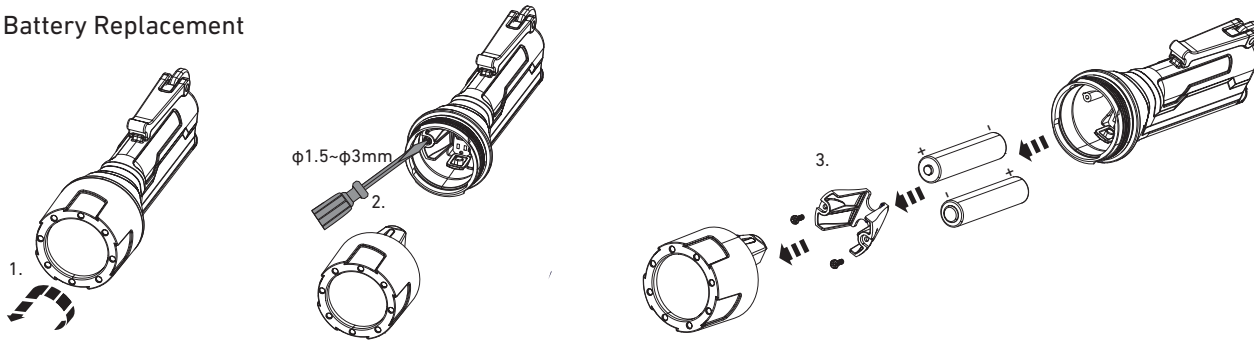

LEDLENSER KIDBEAM4

KIDBEAM4

1 Clip

2 Battery Replacement

3 Default Operation

Note: Remove Foil Before First Use

LEDLENSER KIDBEAM4

4 Automatic Light Turn Off Function