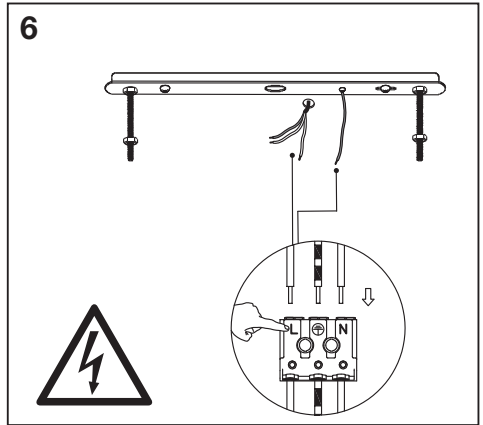

	L	W	H
300X300	300	300	86
450X450	450	450	86
600X300	600	300	86

1

ON ON ON ON  
OFF OFF OFF OFF

↑ ON  
↓ OFF

2

3

4

	EAN	This product contains a light source of energy efficiency class	Contained Light Source
SMART WIFI ORBISMAGNET 300X300TW WT	4058075572652	F	Contains 4 light sources 
SMART WIFI ORBISMAGNET 300X300TW BK	4058075572737	F	Contains 4 light sources 
SMART WIFI ORBISMAGNET 300X300TW GR	4058075572799	F	Contains 4 light sources 
SMART WIFI ORBISMAGNET 450X450TW WT	4058075572690	F	Contains 4 light sources 
SMART WIFI ORBISMAGNET 450X450TW BK	4058075572751	F	Contains 4 light sources 
SMART WIFI ORBISMAGNET 450X450TW GR	4058075572812	F	Contains 4 light sources 
SMART WIFI ORBISMAGNET 600X300TW WT	4058075572713	F	Contains 4 light sources 
SMART WIFI ORBISMAGNET 600X300TW BK	4058075572775	F	Contains 4 light sources 
SMART WIFI ORBISMAGNET 600X300TW GR	4058075572836	F	Contains 4 light sources 