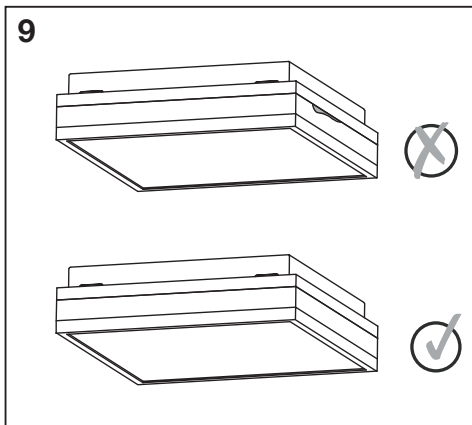

	L	W	H
300X300	300	300	86
450X450	450	450	86
600X300	600	300	86

1

ON ON ON ON  
OFF OFF OFF OFF

↑ ON  
↓ OFF

2

3

4

	EAN	This product contains a light source of energy efficiency class	Contained Light Source
SMART WIFI ORBISMAGNET 300X300TW WT	4058075572652	F	Contains 4 light sources 
SMART WIFI ORBISMAGNET 300X300TW BK	4058075572737	F	Contains 4 light sources 
SMART WIFI ORBISMAGNET 300X300TW GR	4058075572799	F	Contains 4 light sources 
SMART WIFI ORBISMAGNET 450X450TW WT	4058075572690	F	Contains 4 light sources 
SMART WIFI ORBISMAGNET 450X450TW BK	4058075572751	F	Contains 4 light sources 
SMART WIFI ORBISMAGNET 450X450TW GR	4058075572812	F	Contains 4 light sources 
SMART WIFI ORBISMAGNET 600X300TW WT	4058075572713	F	Contains 4 light sources 
SMART WIFI ORBISMAGNET 600X300TW BK	4058075572775	F	Contains 4 light sources 
SMART WIFI ORBISMAGNET 600X300TW GR	4058075572836	F	Contains 4 light sources 