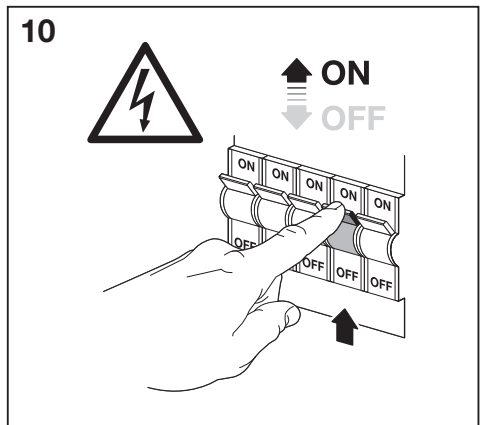

	L	W	H
300X300	300	300	86
450X450	450	450	86
600X300	600	300	86

1

ON ON ON ON  
OFF OFF OFF OFF

↑ ON  
↓ OFF

2

3

4

	EAN	This product contains a light source of energy efficiency class	Contained Light Source
SMART WIFI ORBISMAGNET 300X300TW WT	4058075572652	F	Contains 4 light sources 
SMART WIFI ORBISMAGNET 300X300TW BK	4058075572737	F	Contains 4 light sources 
SMART WIFI ORBISMAGNET 300X300TW GR	4058075572799	F	Contains 4 light sources 
SMART WIFI ORBISMAGNET 450X450TW WT	4058075572690	F	Contains 4 light sources 
SMART WIFI ORBISMAGNET 450X450TW BK	4058075572751	F	Contains 4 light sources 
SMART WIFI ORBISMAGNET 450X450TW GR	4058075572812	F	Contains 4 light sources 
SMART WIFI ORBISMAGNET 600X300TW WT	4058075572713	F	Contains 4 light sources 
SMART WIFI ORBISMAGNET 600X300TW BK	4058075572775	F	Contains 4 light sources 
SMART WIFI ORBISMAGNET 600X300TW GR	4058075572836	F	Contains 4 light sources 