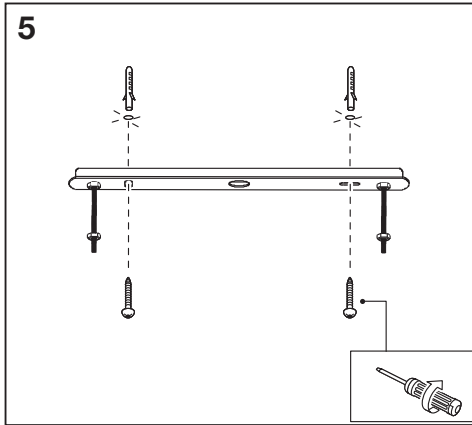

	L	W	H
300X300	300	300	86
450X450	450	450	86
600X300	600	300	86

1

ON ON ON ON  
OFF OFF OFF OFF

↑ ON  
↓ OFF

2

3

4

	EAN	This product contains a light source of energy efficiency class	Contained Light Source
SMART WIFI ORBISMAGNET 300X300TW WT	4058075572652	F	Contains 4 light sources 
SMART WIFI ORBISMAGNET 300X300TW BK	4058075572737	F	Contains 4 light sources 
SMART WIFI ORBISMAGNET 300X300TW GR	4058075572799	F	Contains 4 light sources 
SMART WIFI ORBISMAGNET 450X450TW WT	4058075572690	F	Contains 4 light sources 
SMART WIFI ORBISMAGNET 450X450TW BK	4058075572751	F	Contains 4 light sources 
SMART WIFI ORBISMAGNET 450X450TW GR	4058075572812	F	Contains 4 light sources 
SMART WIFI ORBISMAGNET 600X300TW WT	4058075572713	F	Contains 4 light sources 
SMART WIFI ORBISMAGNET 600X300TW BK	4058075572775	F	Contains 4 light sources 
SMART WIFI ORBISMAGNET 600X300TW GR	4058075572836	F	Contains 4 light sources 